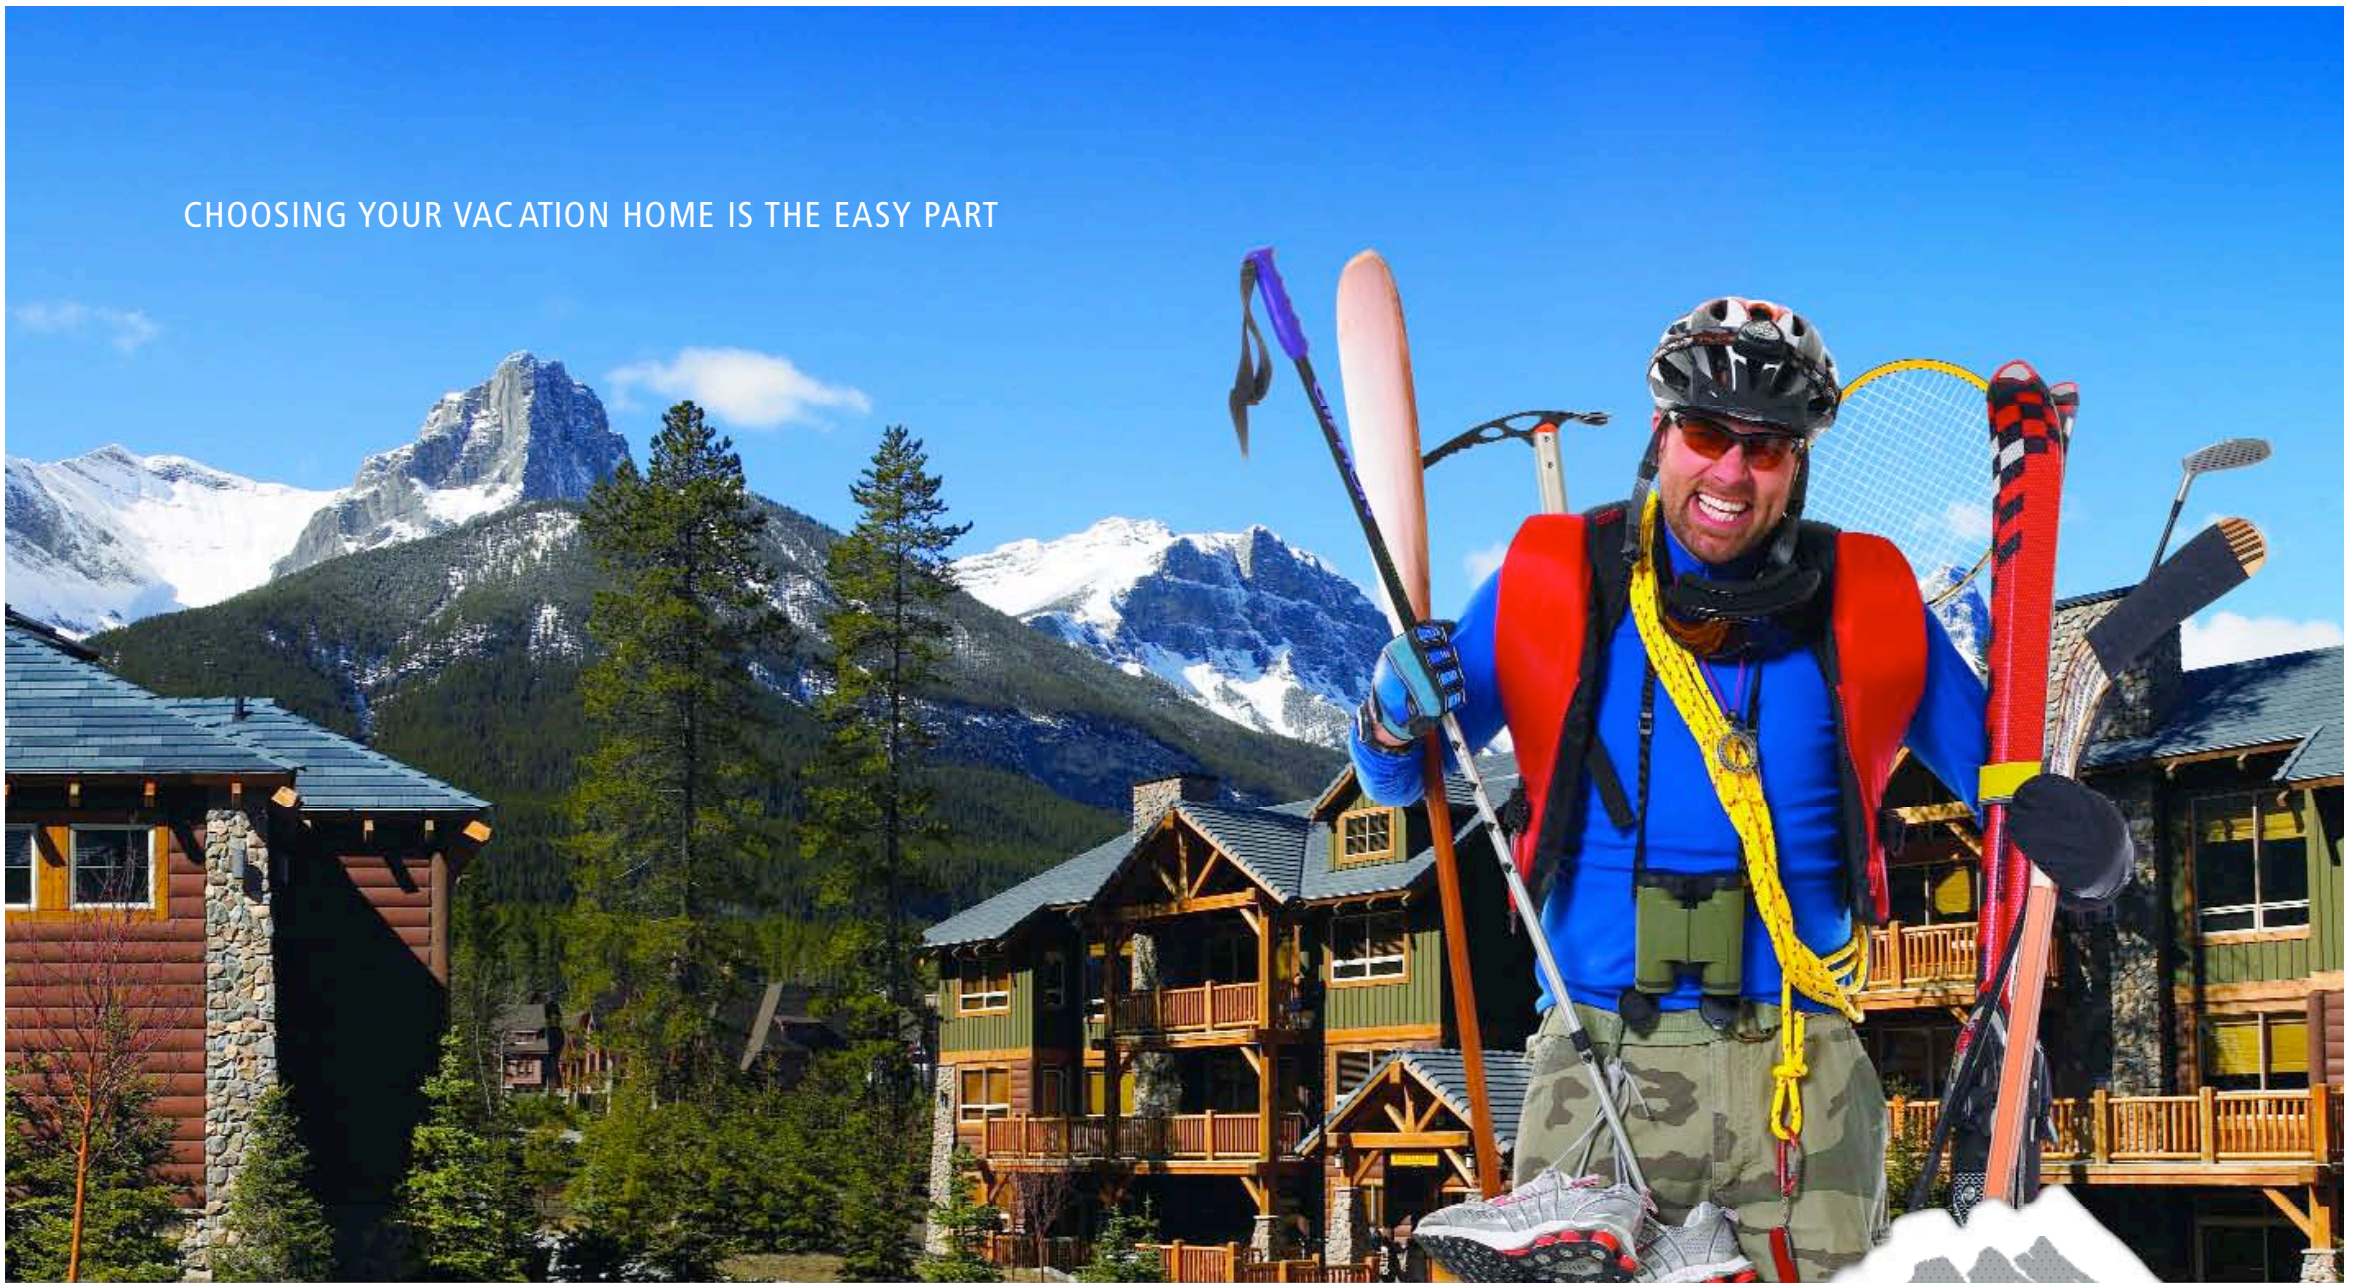

CHOOSING YOUR VACATION HOME IS THE EASY PART

The hard part is deciding what to do next. With 365 days of unlimited recreational opportunity in 2.8 million acres of Rocky Mountain wilderness, Three Sisters Mountain Village is fast becoming North America's premier 'Health Wellness & Adventure Resort'. Here, you'll find stunning mountain scenery, an eclectic shopping and dining experience, year-round events, two world-class golf courses and Spa and Wellness Centre.

Choose from a collection of new golf-side, water-side and mountain-side real estate opportunities featuring innovative design and superior finishing from five esteemed recreational builders.

1 CAIRNS ON THE BOW by VOISIN HOMES 2 PAINTBRUSH RIDGE by ASSURED DEVELOPMENTS 3 SERENITY RIDGE by SWAN HOMES

4 TIMBERLINE LODGES by ALPINE HOMES 5 TRAILSIDE CHALETS by ALPINE HOMES 6 WILDERNESS RIDGE by RIVERDALE HOMES